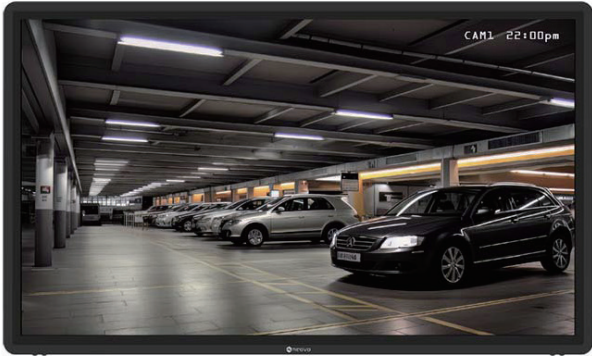

TTN-4301 43-INCH 4K COMMERCIAL-GRADE LCD DISPLAY FOR VIDEO SURVEILLANCE

FEATURES

- Ultra HD 3840 x 2160 resolution and 450 nits brightness
- Anti-Burn-in™ technology prevents image ghosting
- Manufactured in Taiwan for exceptional quality
- Rigorous screening of the components for mission-critical 24/7 applications
- Front-sided IP22 rating protects the screen from liquid and dust
- IK10 metal casing protection and better thermal dissipation
- Flexible display orientation: Landscape/Portrait
- Versatile connectivity: HDMI, DVI, VGA, Composite (BNC)
- BNC passive loop-through output port
- RS232/LAN Control - provides compatibility with control systems
- CCTV picture mode for maximum image detail in low light footage
- Black-level adjustment for presenting more details in dark images
- Selectable gamma curves optimise different kinds of images
- Built-in USB media playback for simple signage content delivery
- Lockable control keys to prevent tampering in public environments

The TTN-4301 43" LCD display is engineered for critical surveillance in environments like transportation hubs, retail stores, and manufacturing sites, offering exceptional operational excellence 24/7. Its robust construction ensures longevity, and its comprehensive connectivity alongside advanced remote management capabilities streamline operations. Designed specifically for crucial surveillance and property security, the TTN-4301 delivers crystal-clear, detailed video footage with 4K resolution, boosting security efficacy in demanding conditions. With NDAA and TAA compliance, it also offers peace of mind for seamless deployment in regulated and government-funded environments.