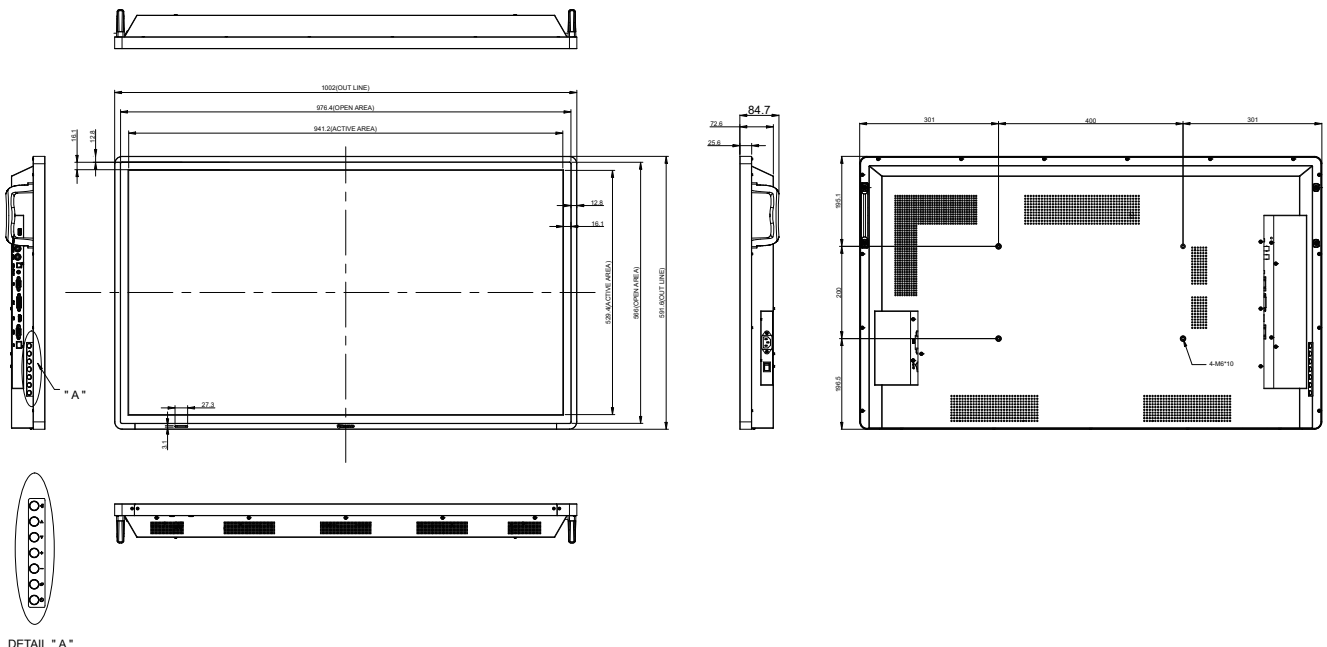

TECHNICAL DRAWING

SPECIFICATIONS

Panel	
Panel Type	LED-Backlit TFT LCD (IPS Technology)
Panel Size	43.0"
Max. Resolution	UHD 3840 x 2160
Pixel Pitch	0.245 mm
Brightness	450 cd/m ²
Contrast Ratio	1200:1
Viewing Angle (H/V)	178°/178°
Display Colour	1.07G
Response Time	5 ms
Surface Treatment	Anti-Glare Treatment (Haze 1%), 3H
Frequency	
Frequency (H)	31 kHz-92 kHz
Frequency (V)	48 Hz-76 Hz
Signal Input	
HDMI	2.0 x 1
DVI	24-Pin DVI-D
VGA	15-Pin D-Sub x 1
Composite (CVBS)	BNC x 1
Signal Output	
Composite (CVBS)	BNC x 1
External Control	
RS232 In	9-Pin D-Sub
LAN	RJ45 x 1
Other Connectivity	
USB	2.0 x 1 (Service Port / Media Playback)
Audio	
Audio In	Stereo Audio Jack (3.5 mm)
Audio Out	Stereo Audio Jack (3.5 mm), S/PDIF
Internal Speakers	12W x 2
Power	
Power Supply	Internal
Power Requirements	AC 100-240V, 50/60 Hz
On Mode	82W (On)
On Mode (Max)	98W
Standby Mode	<0.5W
Off Mode	0W
Glass	
Thickness	3.2 mm (0.13")
Gloss	75±10%
Haze	3 - 8%
MOHS Hardness	6
Pencil Hardness	8H
IK Rating	IK08
Durability and Protection	
IP rating	IP22 (Front)
IK rating	IK10 (Metal casing)
Operating Conditions	
Temperature	0°C-40°C (32°F-104°F)
Humidity	20%-80% (non-condensing)
Storage Conditions	
Temperature	-10°C-60°C (-4°F-140°F)
Humidity	10%-80% (non-condensing)
Mounting	
VESA FPM PMI	Yes (400 x 200 mm)
Dimensions	
Product w/o Base (W x H x D)	1002.0 x 591.6 x 84.7 mm (39.5" x 23.3" x 3.3")
Packaging (W x H x D)	1120.0 x 710.0 x 180.0 mm (44.1" x 28.0" x 7.1")
Weight	
Product w/o Base	19.0 kg (41.89 lb)
Packaging	22.4 kg (49.38 lb)
Regulation Approval	
Certifications & Compliance	FCC, CE, LVD, WEEE, RoHS, REACH, EAC, BSMI
Accessories	
Supplied	Batteries, HDMI Cable, Power Cord, Quick Start Guide, Remote Control
Optional Accessories	
Video Wall Mount	VWM-01, VWM-02
Wall Mount	LMA-01
Ceiling Mount (Landscape only)	CMP-01 + LMK-01, CMP-01 + LMK-02
Wall Mount (Landscape only)	LMA-02, LMK-01, LMK-02, LMK-03
Desk mount (Landscape only)	DTS-01
Wall Mount (Portrait only)	WMK-05